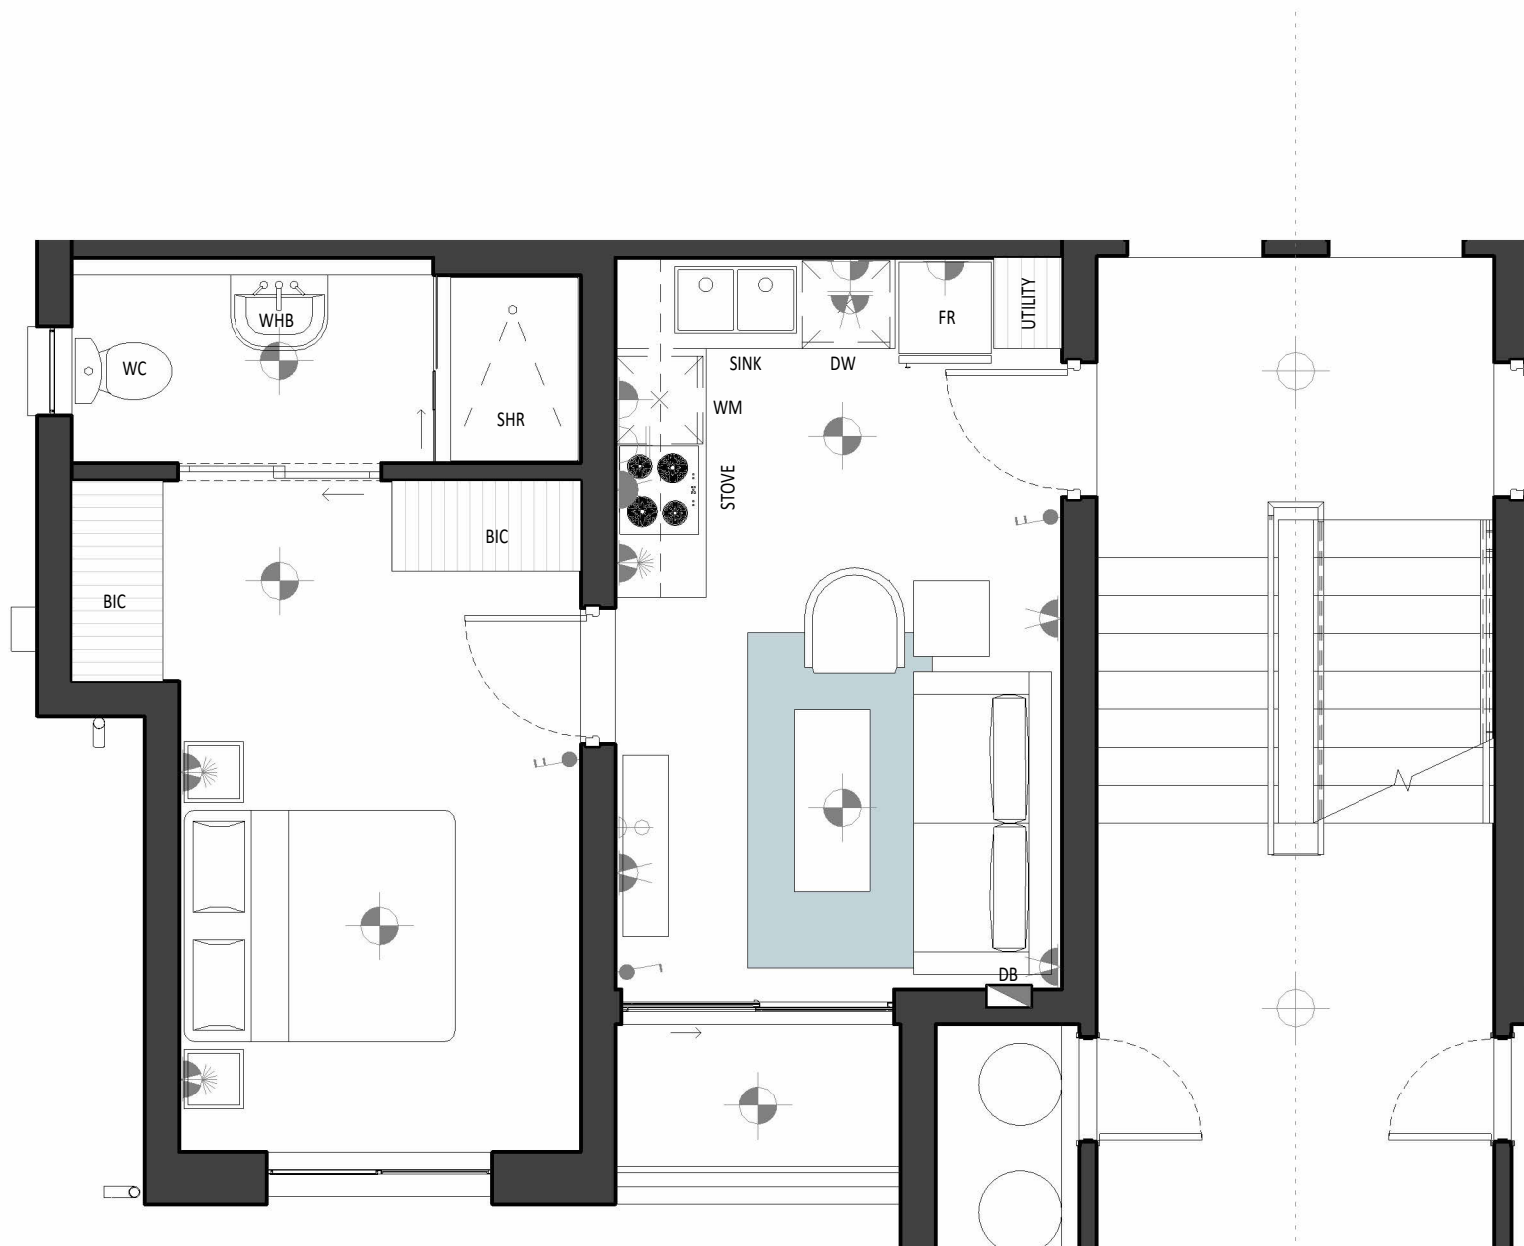

APARTMENT A
GROUND FLOOR
3 BEDROOM 2 BATHROOM

APARTMENT AREA:	111 m ²
-----------------	--------------------

E 2026-05-18
 rev: date:
 3825 TB3-9000-02 GROUND FLOOR

BLOCK A 3 / 2+1 / 2+1 / 1+1

APARTMENT B
FIRST FLOOR
2 BEDROOM 2 BATHROOM

APARTMENT AREA:	75 m ²
-----------------	-------------------

E 2026-05-18
 rev: date:
 3825 TBA1-9001-02 FIRST FLOOR TYPE B

APARTMENT C
FIRST FLOOR
1 BEDROOM 1 BATHROOM

APARTMENT AREA:	40 m ²
-----------------	-------------------

**APARTMENT B
SECOND FLOOR
2 BEDROOM 2 BATHROOM**

APARTMENT AREA:	75 m ²
-----------------	-------------------

E 2026-05-18
rev: date:
3825 TBA1-9002-02 SECOND FLOOR TYPE B

BLOCK A 3 / 2+1 / 2+1 / 1+1

APARTMENT C
SECOND FLOOR
1 BEDROOM 1 BATHROOM

BLOCK A 3 / 2+1 / 2+1 / 1+1