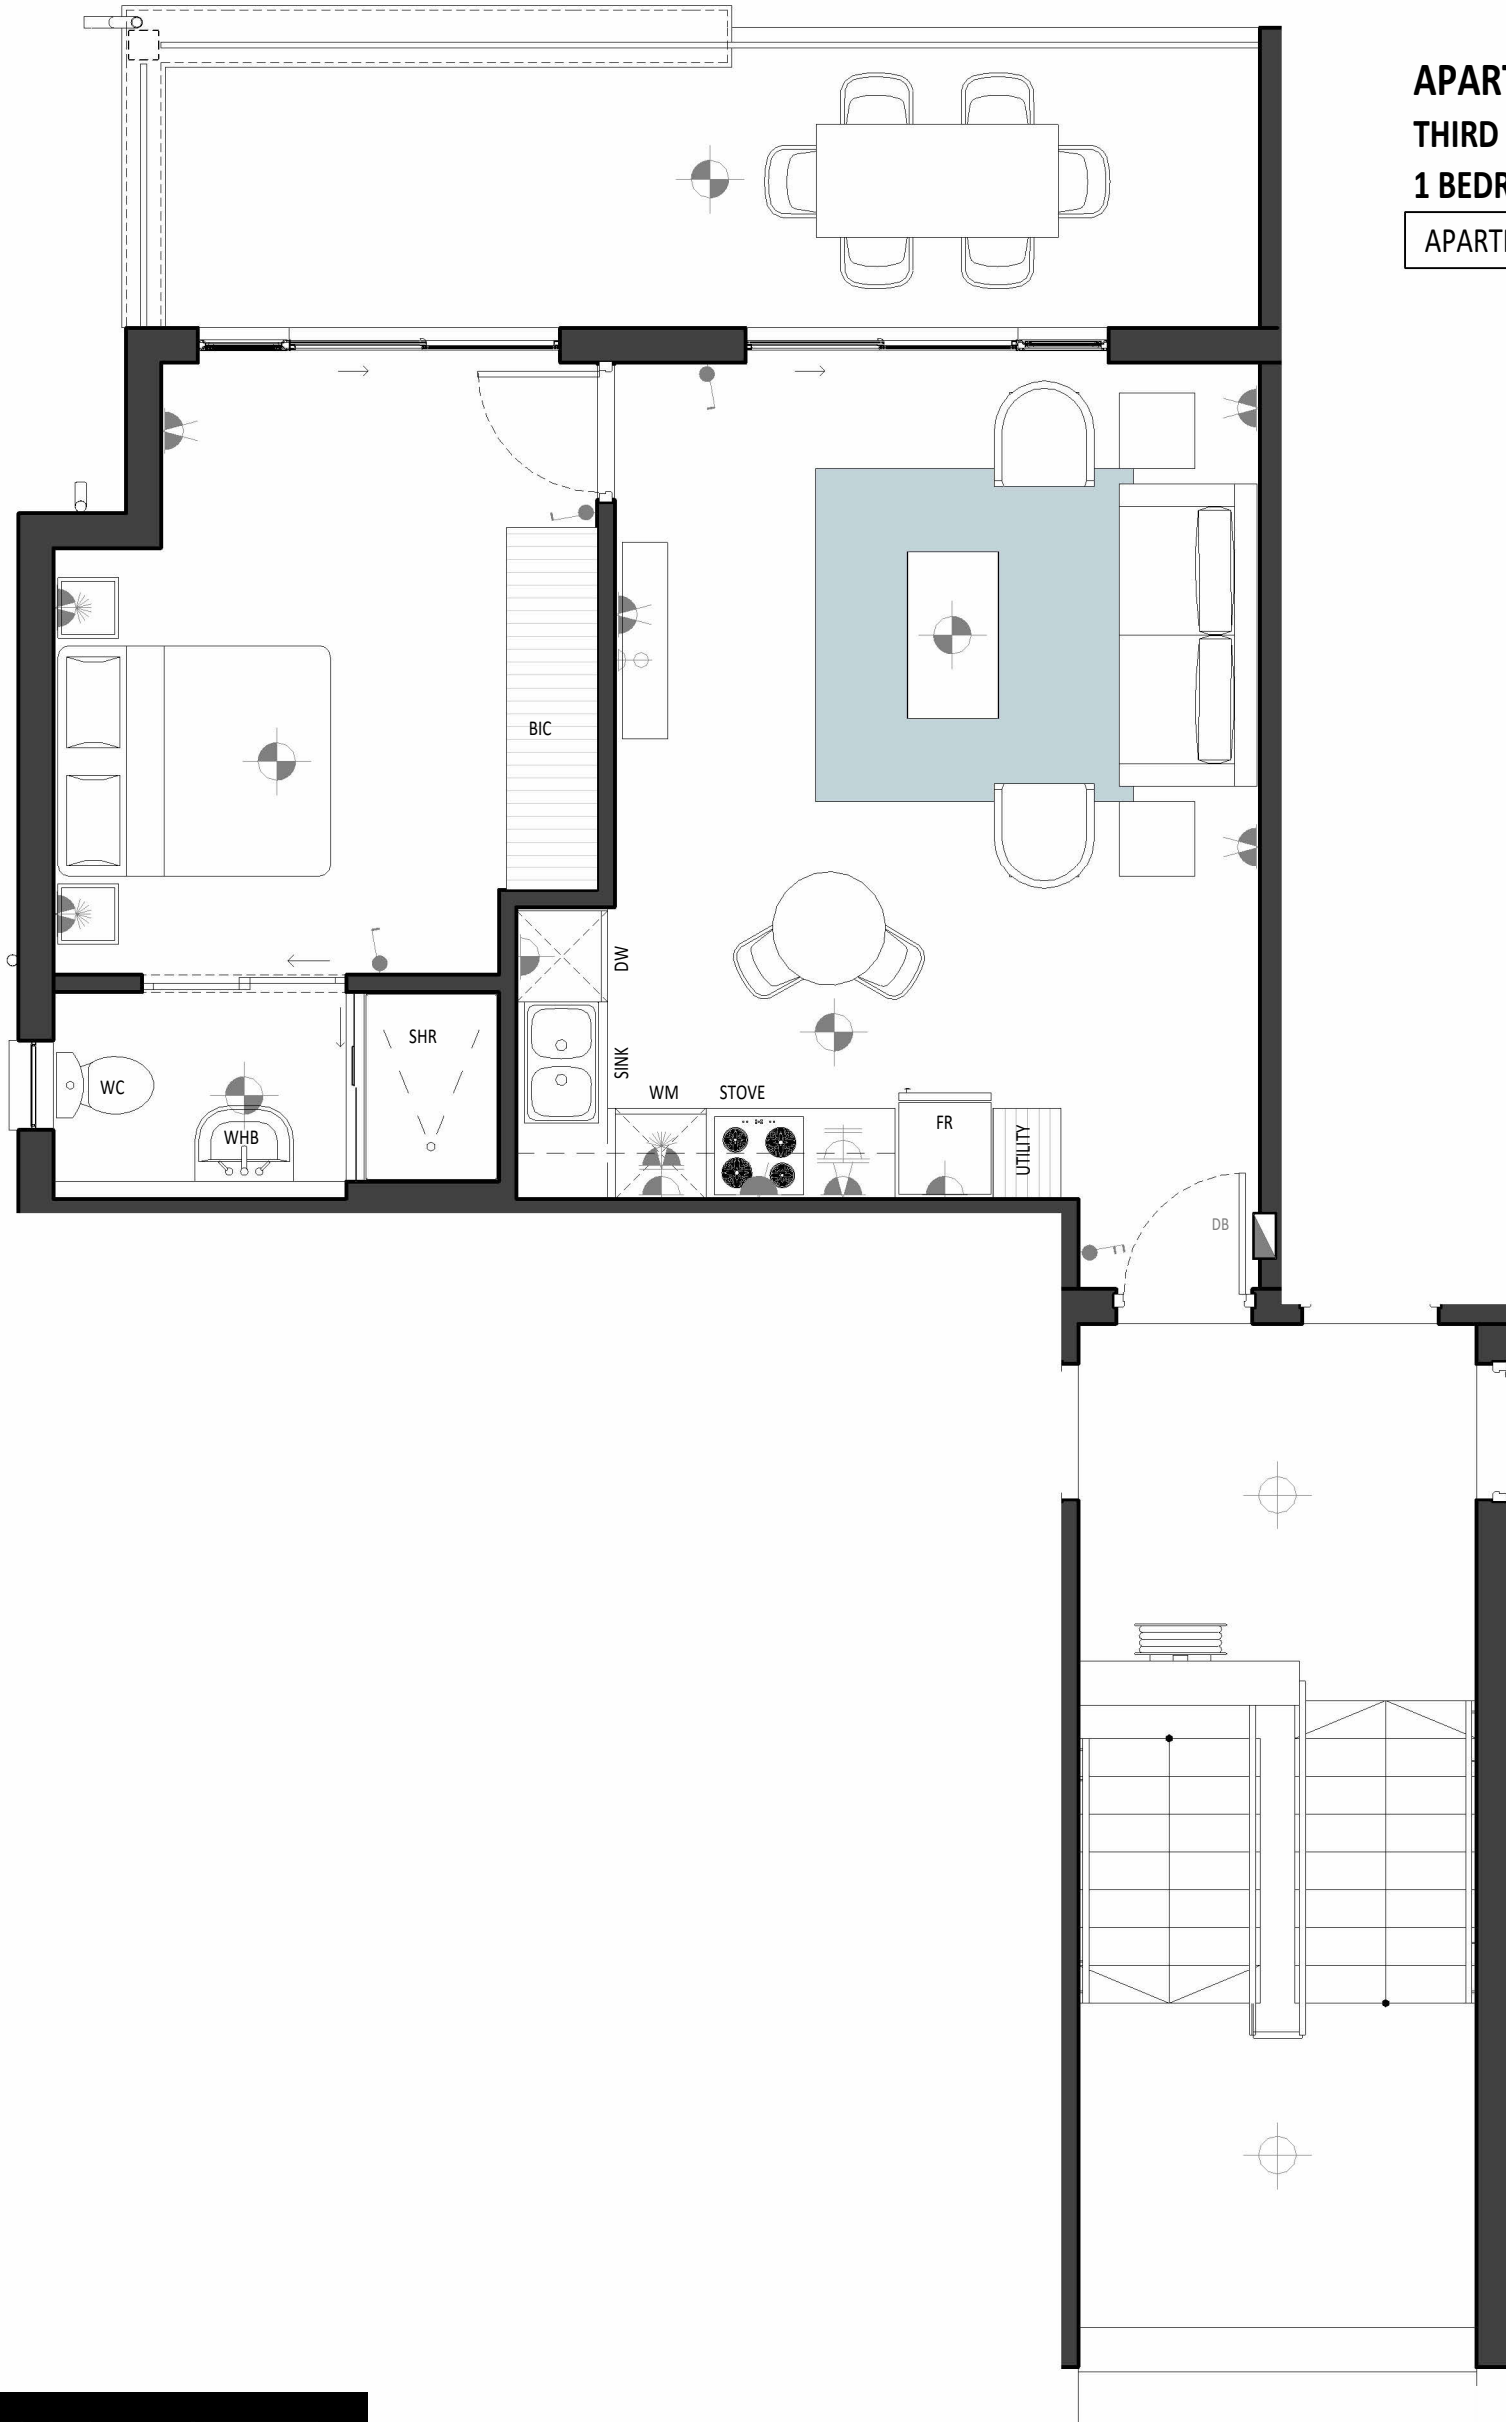

APARTMENT A
GROUND FLOOR
3 BEDROOM 2 BATHROOM

APARTMENT AREA:	111 m ²
-----------------	--------------------

E 2026-05-18
 rev: date:
 3825 TB3-9000-02 GROUND FLOOR

BLOCK A 3 / 2+1 / 2+1 / 1+1

APARTMENT B
FIRST FLOOR
2 BEDROOM 2 BATHROOM

APARTMENT AREA:	75 m ²
-----------------	-------------------

E 2026-05-18
 rev: date:
 3825 TBA1-9001-02 FIRST FLOOR TYPE B

APARTMENT C
FIRST FLOOR
1 BEDROOM 1 BATHROOM

APARTMENT AREA:	40 m ²
-----------------	-------------------

**APARTMENT B
SECOND FLOOR
2 BEDROOM 2 BATHROOM**

APARTMENT AREA:	75 m ²
-----------------	-------------------

E 2026-05-18
rev: date:
3825 TBA1-9002-02 SECOND FLOOR TYPE B

BLOCK A 3 / 2+1 / 2+1 / 1+1

APARTMENT C
SECOND FLOOR
1 BEDROOM 1 BATHROOM

APARTMENT AREA:	40 m ²
-----------------	-------------------

E 2026-05-18
rev: date:
3825 TBA1-9002-03 SECOND FLOOR TYPE C

BLOCK A 3 / 2+1 / 2+1 / 1+1

APARTMENT D
THIRD FLOOR
1 BEDROOM 1 BATHROOM

APARTMENT AREA:	65 m ²
-----------------	-------------------