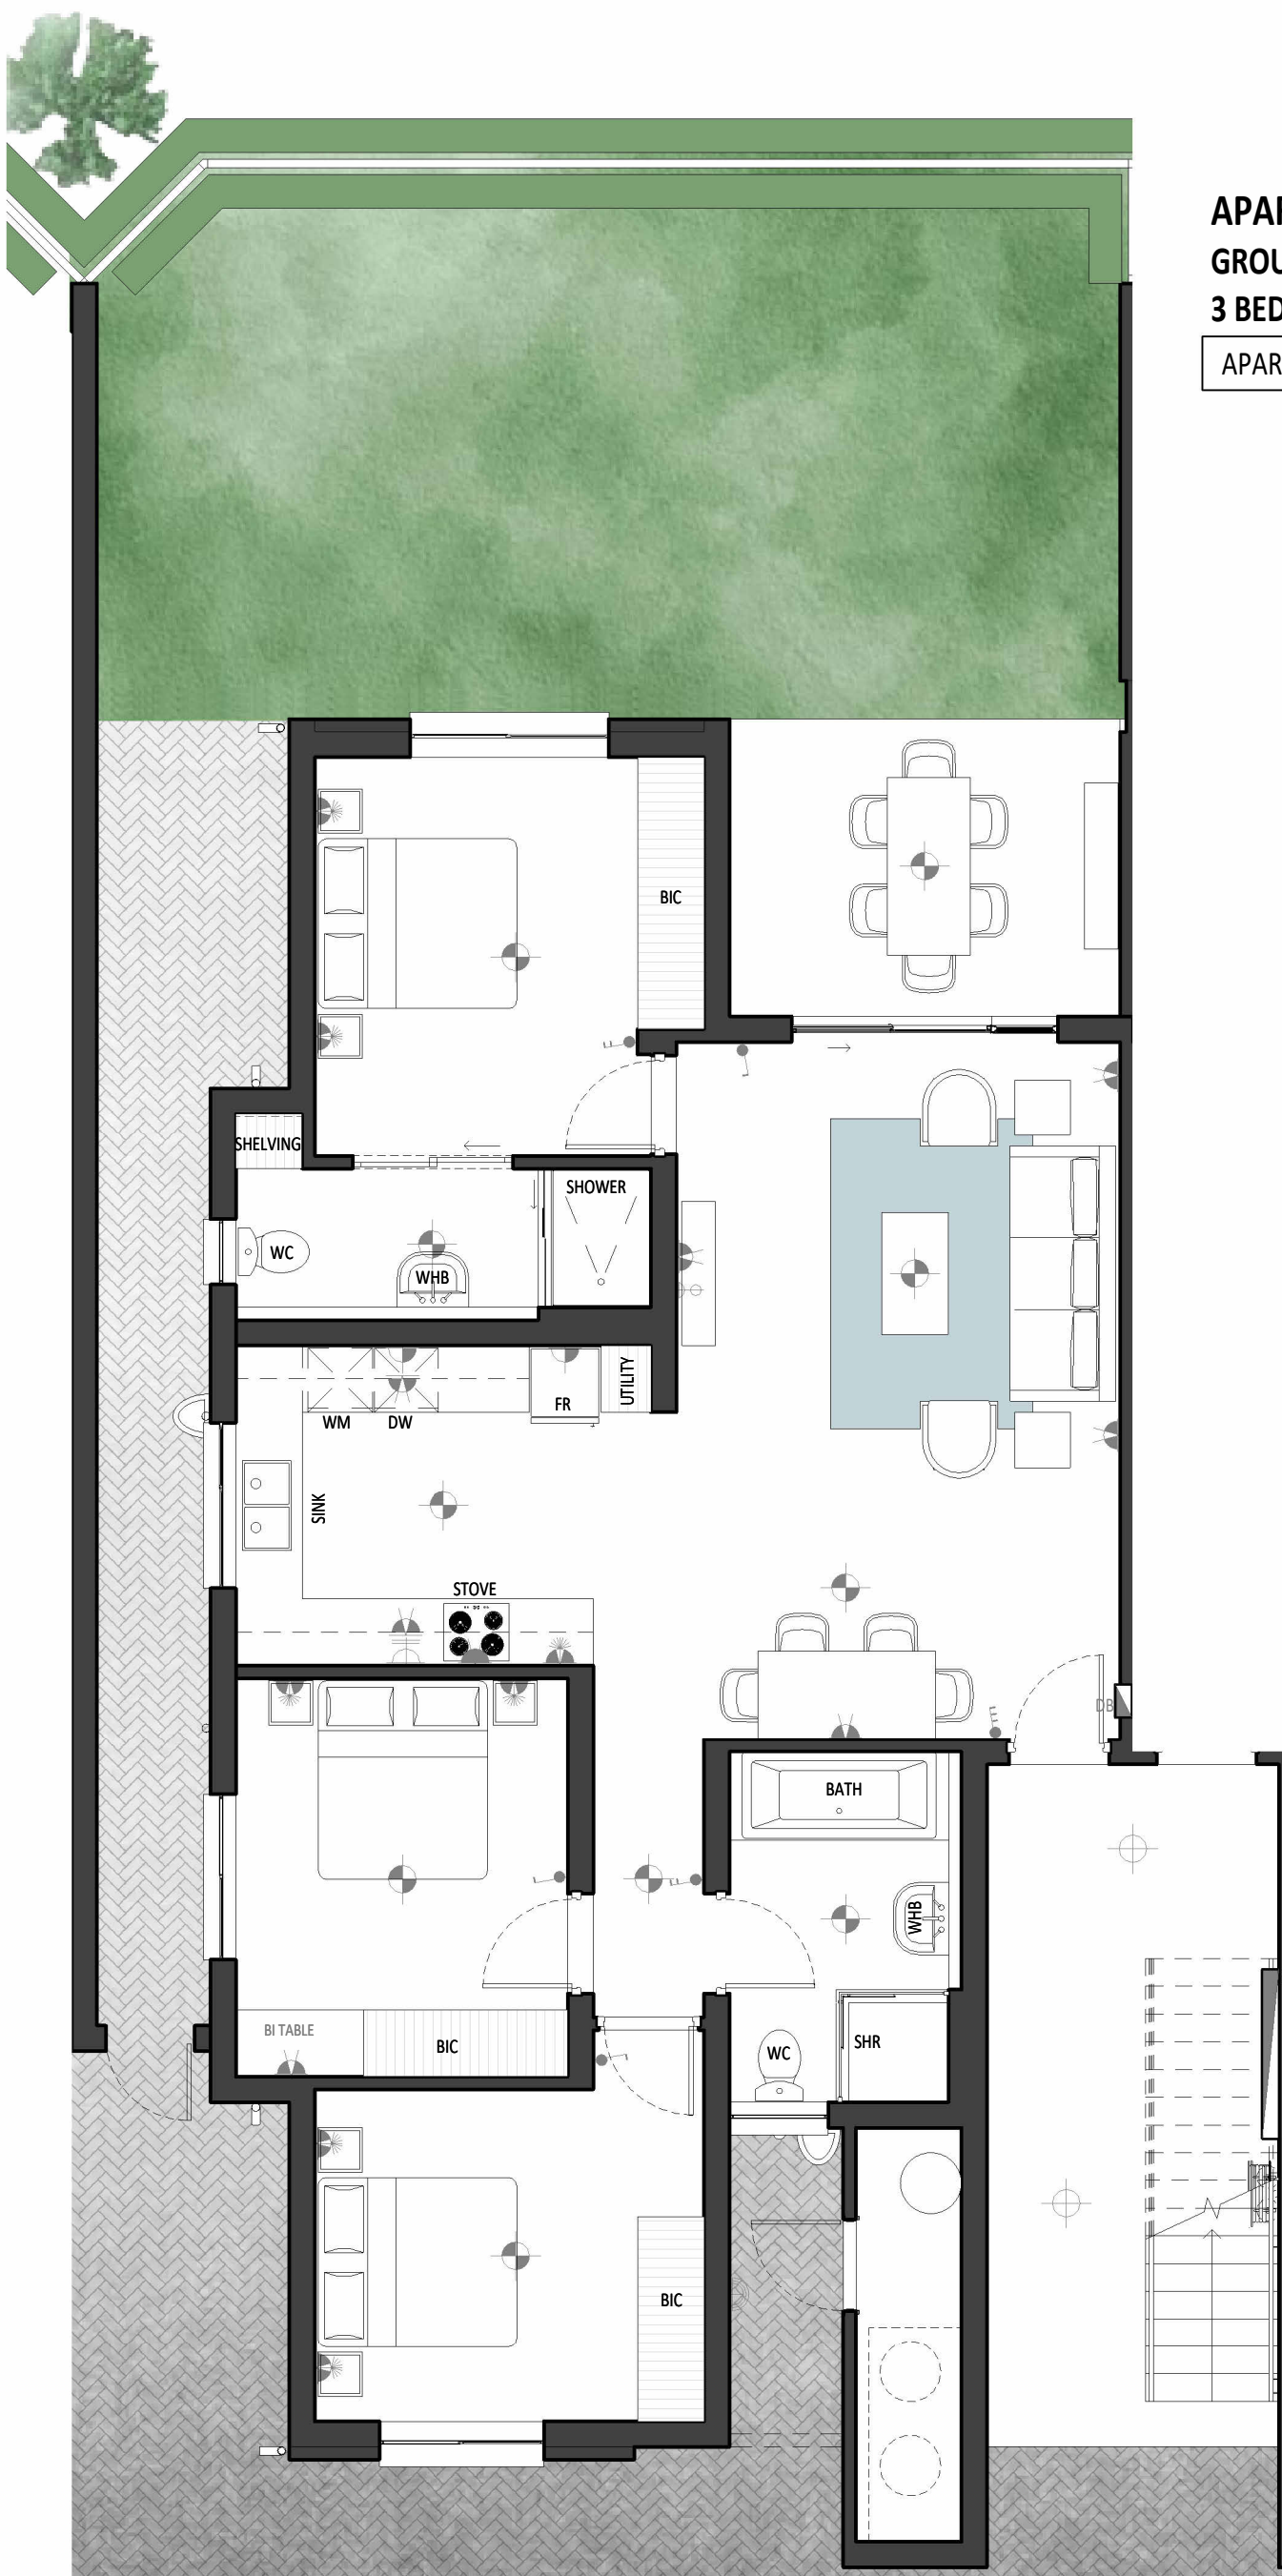

APARTMENT A
GROUND FLOOR
3 BEDROOM 2 BATHROOM

APARTMENT AREA:	111 m ²
-----------------	--------------------

E 2026-05-18
 rev: date:
 3825 TB3-9000-02 GROUND FLOOR

BLOCK A 3 / 2+1 / 2+1 / 1+1

APARTMENT B
FIRST FLOOR
2 BEDROOM 2 BATHROOM

APARTMENT AREA:	75 m ²
-----------------	-------------------

E 2026-05-18
 rev: date:
 3825 TBA1-9001-02 FIRST FLOOR TYPE B

APARTMENT C
FIRST FLOOR
1 BEDROOM 1 BATHROOM

APARTMENT AREA:	40 m ²
-----------------	-------------------

**APARTMENT B
SECOND FLOOR
2 BEDROOM 2 BATHROOM**

APARTMENT AREA:	75 m ²
-----------------	-------------------

E 2026-05-18
rev: date:
3825 TBA1-9002-02 SECOND FLOOR TYPE B

BLOCK A 3 / 2+1 / 2+1 / 1+1

APARTMENT C
SECOND FLOOR
1 BEDROOM 1 BATHROOM

BLOCK A 3 / 2+1 / 2+1 / 1+1