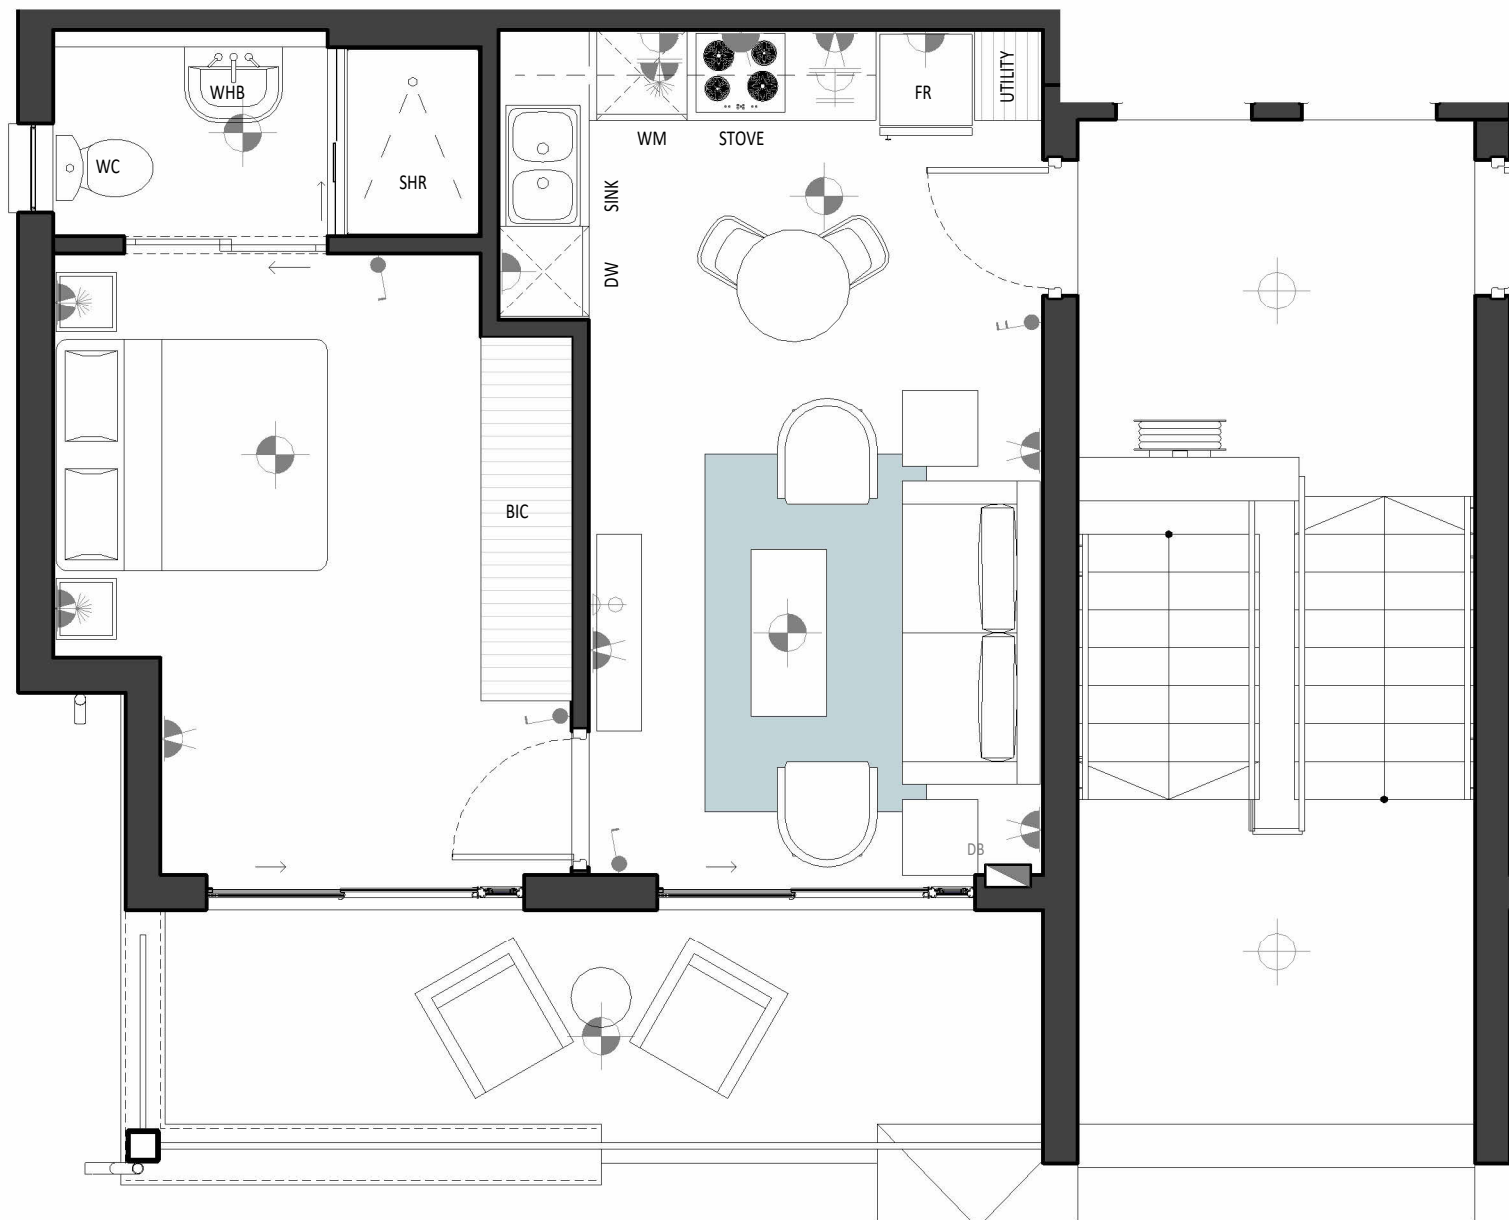

**APARTMENT B
SECOND FLOOR
2 BEDROOM 2 BATHROOM**

APARTMENT AREA:	75 m ²
-----------------	-------------------

E 2026-05-18
rev: date:
3825 TBA1-9002-02 SECOND FLOOR TYPE B

BLOCK A 3 / 2+1 / 2+1 / 1+1

APARTMENT C
SECOND FLOOR
1 BEDROOM 1 BATHROOM

APARTMENT AREA:	40 m ²
-----------------	-------------------

E 2026-05-18
rev: date:
3825 TBA1-9002-03 SECOND FLOOR TYPE C

BLOCK A 3 / 2+1 / 2+1 / 1+1

APARTMENT D
THIRD FLOOR
1 BEDROOM 1 BATHROOM

APARTMENT AREA:	65 m ²
-----------------	-------------------

E 2026-05-18
 rev: date:
 3825 TBA1-9003-02 THIRD FLOOR TYPE D

BLOCK A 3 / 2+1 / 2+1 / 1+1

APARTMENT E
THIRD FLOOR
1 BEDROOM 1 BATHROOM

APARTMENT AREA:	52 m ²
-----------------	-------------------

E 2026-05-18
 rev: date:
 3825 TBA1-9003-03 THIRD FLOOR TYPE E

BLOCK A 3 / 2+1 / 2+1 / 1+1