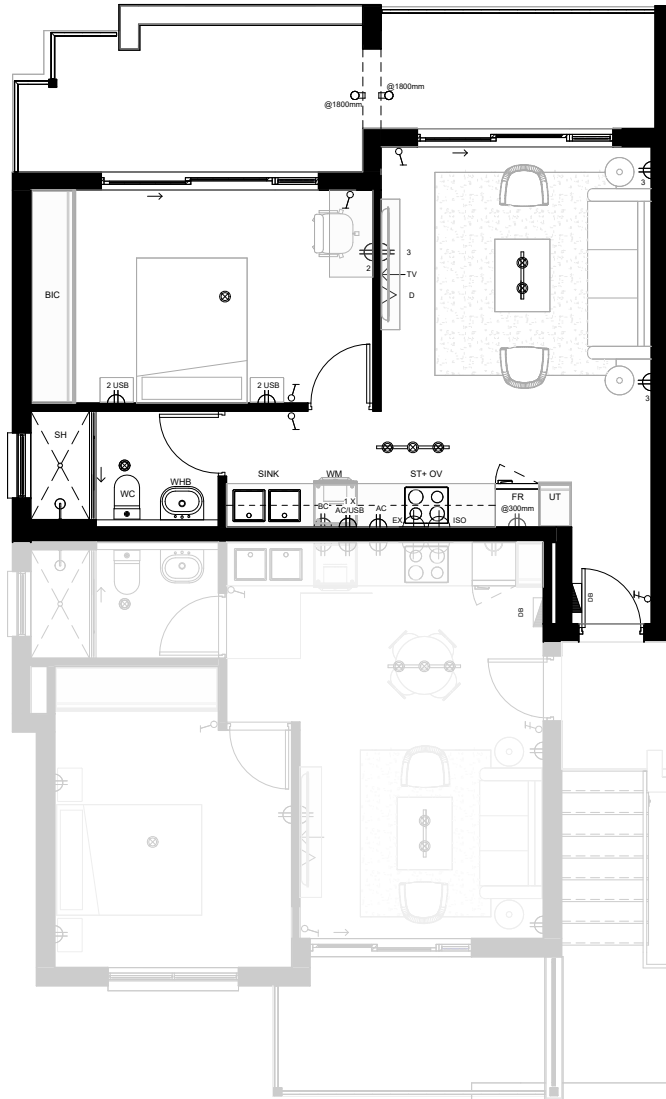

APARTMENT FLOOR PLAN

3 Bedroom 2 Bathroom

Ground Floor

Apartment Area	99.00m ²
Covered Patio	8.00m ²
TOTAL AREA	107.00m²

REV 0

APARTMENT FLOOR PLAN

B

2 Bedroom 2 Bathroom

APARTMENT FLOOR PLAN

D

2 Bedroom 2 Bathroom

Second Floor

Apartment Area	65.00m ²
Covered Patio	8.00m ²
TOTAL AREA	73.00m²

REV 0

APARTMENT FLOOR PLAN

1 Bedroom 1 Bathroom

Second Floor

Apartment Area	38.00m ²
Covered Patio	5.00m ²
TOTAL AREA	43.00m²

REV P

APARTMENT FLOOR PLAN

1 Bedroom 1 Bathroom

Third Floor

Apartment Area	44.00m ²
Covered Patio	7.00m ²
TOTAL AREA	51.00m²

REV P

APARTMENT FLOOR PLAN

1 Bedroom 1 Bathroom

Third Floor

Apartment Area	50.00m ²
Covered Patio	17.00m ²
TOTAL AREA	67.00m²

REV P