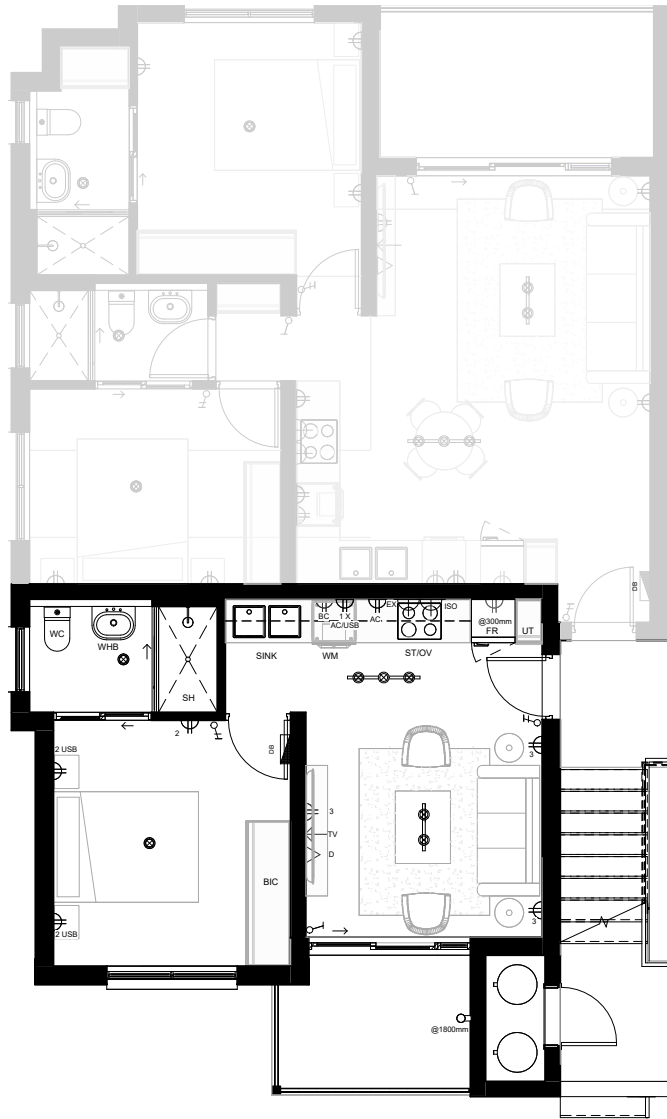

APARTMENT FLOOR PLAN

3 Bedroom 2 Bathroom

Ground Floor

Apartment Area	99.00m ²
Covered Patio	8.00m ²
TOTAL AREA	107.00m²

REV 0

APARTMENT FLOOR PLAN

B

2 Bedroom 2 Bathroom

First Floor

Apartment Area	65.00m ²
Covered Patio	8.00m ²
TOTAL AREA	73.00m²

REV 0

APARTMENT FLOOR PLAN

1 Bedroom 1 Bathroom

First Floor

Apartment Area	38.00m ²
Covered Patio	5.00m ²
TOTAL AREA	43.00m²

REV P

APARTMENT FLOOR PLAN

D

2 Bedroom 2 Bathroom

Second Floor

Apartment Area	65.00m ²
Covered Patio	8.00m ²
TOTAL AREA	73.00m²

REV 0

APARTMENT FLOOR PLAN

1 Bedroom 1 Bathroom

Second Floor

Apartment Area	38.00m ²
Covered Patio	5.00m ²
TOTAL AREA	43.00m²

REV P

APARTMENT FLOOR PLAN

1 Bedroom 1 Bathroom

Third Floor

Apartment Area	44.00m ²
Covered Patio	7.00m ²
TOTAL AREA	51.00m²

REV P