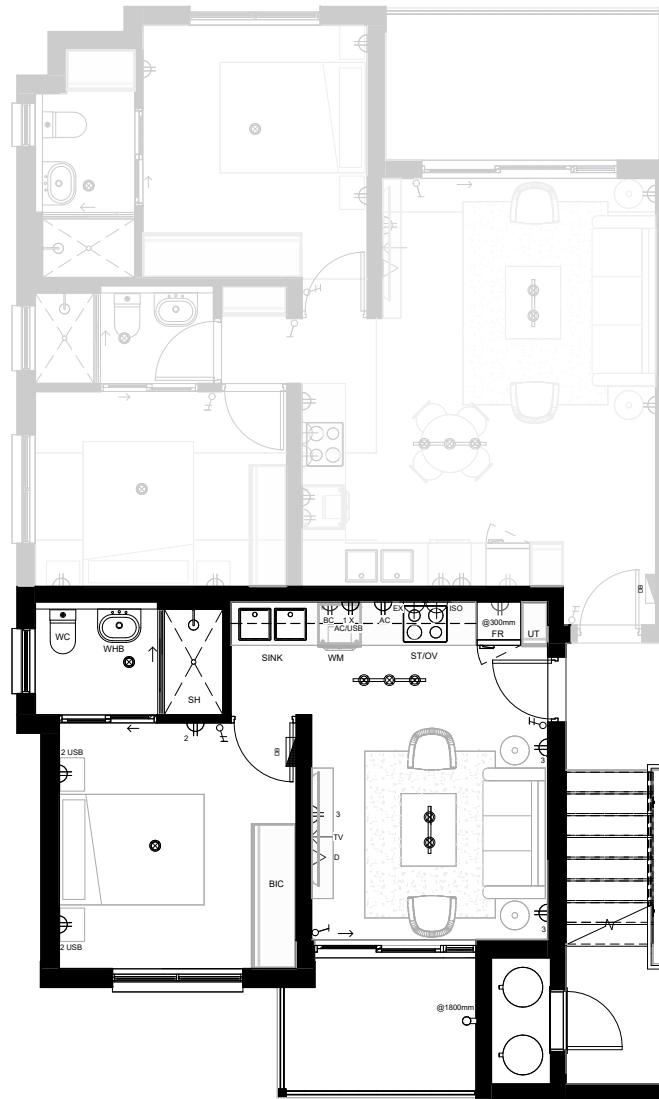

APARTMENT FLOOR PLAN

3 Bedroom 2 Bathroom

Ground Floor

Apartment Area	99.00m ²
Covered Patio	8.00m ²
TOTAL AREA	107.00m²

REV 0

APARTMENT FLOOR PLAN

B

2 Bedroom 2 Bathroom

First Floor

Apartment Area	65.00m ²
Covered Patio	8.00m ²
TOTAL AREA	73.00m²

REV 0

APARTMENT FLOOR PLAN

1 Bedroom 1 Bathroom

First Floor

Apartment Area	38.00m ²
Covered Patio	5.00m ²
TOTAL AREA	43.00m²

REV P

APARTMENT FLOOR PLAN

D

2 Bedroom 2 Bathroom

Second Floor

Apartment Area	65.00m ²
Covered Patio	8.00m ²
TOTAL AREA	73.00m²

REV 0

APARTMENT FLOOR PLAN

1 Bedroom 1 Bathroom

Second Floor

Apartment Area	38.00m ²
Covered Patio	5.00m ²
TOTAL AREA	43.00m²

REV P

APARTMENT FLOOR PLAN

1 Bedroom 1 Bathroom

Third Floor

Apartment Area	44.00m ²
Covered Patio	7.00m ²
TOTAL AREA	51.00m²

REV P