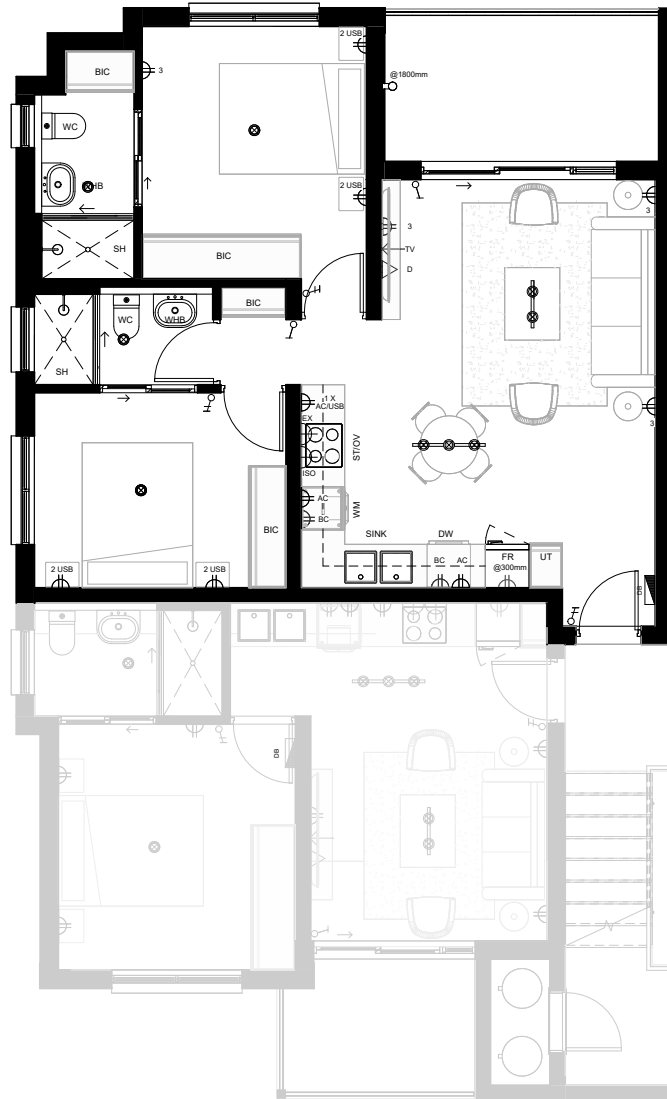

APARTMENT FLOOR PLAN

3 Bedroom 2 Bathroom

Ground Floor

Apartment Area	99.00m ²
Covered Patio	8.00m ²
TOTAL AREA	107.00m²

REV 0

APARTMENT FLOOR PLAN

B

2 Bedroom 2 Bathroom

First Floor

Apartment Area	65.00m ²
Covered Patio	8.00m ²
TOTAL AREA	73.00m²

REV 0

APARTMENT FLOOR PLAN

1 Bedroom 1 Bathroom

First Floor

Apartment Area	38.00m ²
Covered Patio	5.00m ²
TOTAL AREA	43.00m²

REV P

APARTMENT FLOOR PLAN

D

2 Bedroom 2 Bathroom

Second Floor

Apartment Area	65.00m ²
Covered Patio	8.00m ²
TOTAL AREA	73.00m²

REV 0

APARTMENT FLOOR PLAN

1 Bedroom 1 Bathroom

Second Floor

Apartment Area	38.00m ²
Covered Patio	5.00m ²
TOTAL AREA	43.00m²

REV P

APARTMENT FLOOR PLAN

1 Bedroom 1 Bathroom

Third Floor

Apartment Area	44.00m ²
Covered Patio	7.00m ²
TOTAL AREA	51.00m²

REV P