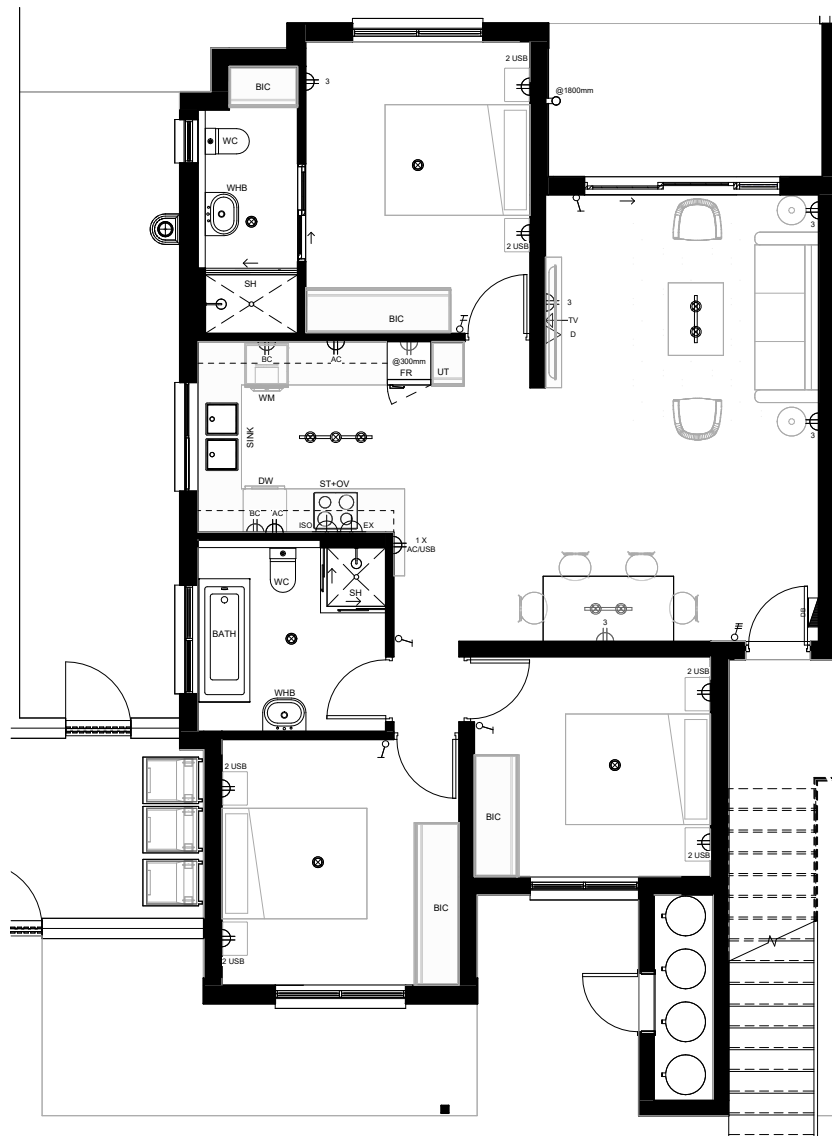

APARTMENT FLOOR PLAN

3 Bedroom 2 Bathroom

Ground Floor

Apartment Area	99.00m ²
Covered Patio	8.00m ²
TOTAL AREA	107.00m²

REV 0

APARTMENT FLOOR PLAN

B

2 Bedroom 2 Bathroom

First Floor

Apartment Area	65.00m ²
Covered Patio	8.00m ²
TOTAL AREA	73.00m²

REV 0

APARTMENT FLOOR PLAN

1 Bedroom 1 Bathroom

First Floor

Apartment Area	38.00m ²
Covered Patio	5.00m ²
TOTAL AREA	43.00m²

REV P

APARTMENT FLOOR PLAN

D

2 Bedroom 2 Bathroom

Second Floor

Apartment Area	65.00m ²
Covered Patio	8.00m ²
TOTAL AREA	73.00m²

REV 0

APARTMENT FLOOR PLAN

1 Bedroom 1 Bathroom

Second Floor

Apartment Area	38.00m ²
Covered Patio	5.00m ²
TOTAL AREA	43.00m²

REV P

APARTMENT FLOOR PLAN

1 Bedroom 1 Bathroom

Third Floor

Apartment Area	44.00m ²
Covered Patio	7.00m ²
TOTAL AREA	51.00m²

REV P