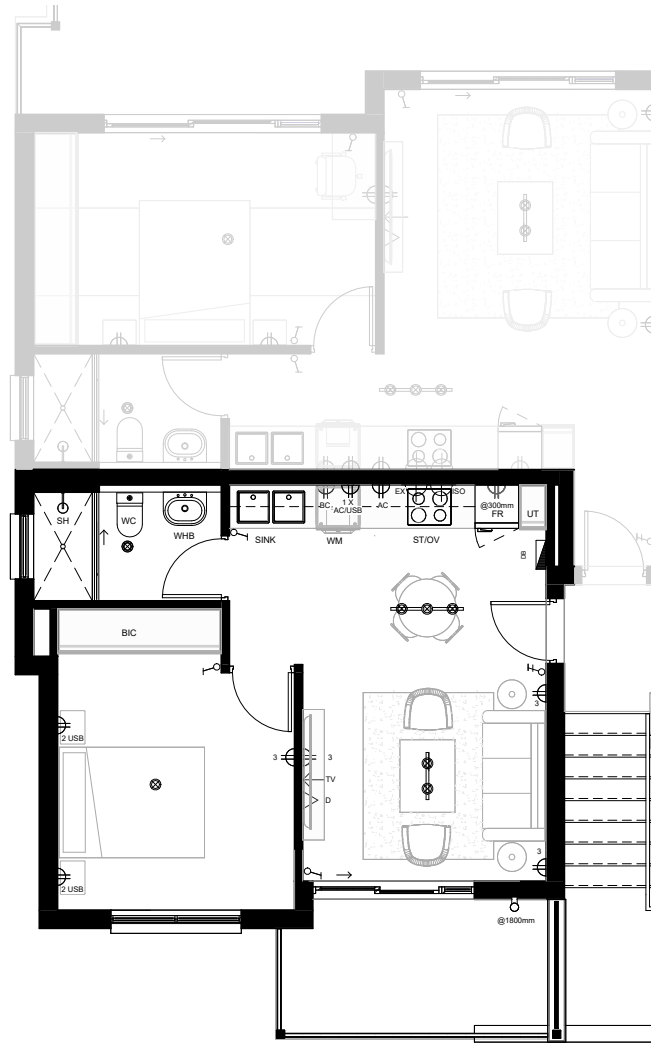

APARTMENT FLOOR PLAN

3 Bedroom 2 Bathroom

Ground Floor

Apartment Area	99.00m ²
Covered Patio	8.00m ²
TOTAL AREA	107.00m²

REV 0

APARTMENT FLOOR PLAN

B

2 Bedroom 2 Bathroom

First Floor

Apartment Area	65.00m ²
Covered Patio	8.00m ²
TOTAL AREA	73.00m²

REV 0

APARTMENT FLOOR PLAN

1 Bedroom 1 Bathroom

First Floor

Apartment Area	38.00m ²
Covered Patio	5.00m ²
TOTAL AREA	43.00m²

REV P

APARTMENT FLOOR PLAN

D

2 Bedroom 2 Bathroom

Second Floor

Apartment Area	65.00m ²
Covered Patio	8.00m ²
TOTAL AREA	73.00m²

REV 0

APARTMENT FLOOR PLAN

1 Bedroom 1 Bathroom

Second Floor

Apartment Area	38.00m ²
Covered Patio	5.00m ²
TOTAL AREA	43.00m²

REV P

APARTMENT FLOOR PLAN

1 Bedroom 1 Bathroom

Third Floor

Apartment Area	44.00m ²
Covered Patio	7.00m ²
TOTAL AREA	51.00m²

REV P