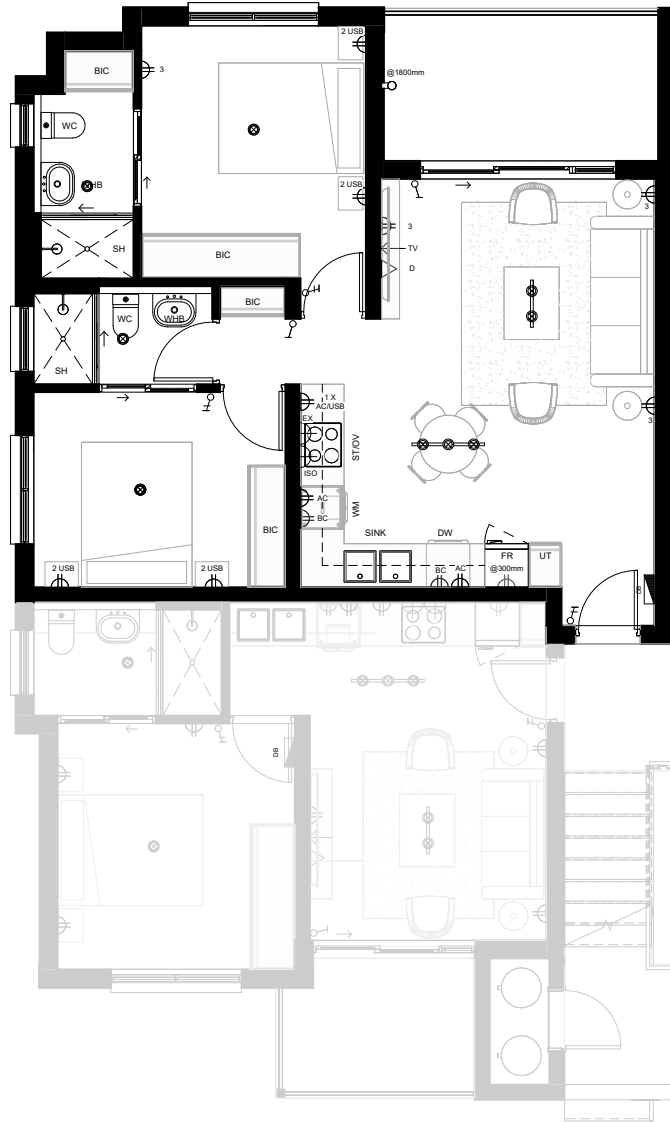

APARTMENT FLOOR PLAN

3 Bedroom 2 Bathroom

Ground Floor

Apartment Area	99.00m ²
Covered Patio	8.00m ²
TOTAL AREA	107.00m²

REV 0

APARTMENT FLOOR PLAN

B

2 Bedroom 2 Bathroom

First Floor

Apartment Area	65.00m ²
Covered Patio	8.00m ²
TOTAL AREA	73.00m²

REV 0

APARTMENT FLOOR PLAN

1 Bedroom 1 Bathroom

First Floor

Apartment Area	38.00m ²
Covered Patio	5.00m ²
TOTAL AREA	43.00m²

REV P

APARTMENT FLOOR PLAN

D

2 Bedroom 2 Bathroom

Second Floor

Apartment Area	65.00m ²
Covered Patio	8.00m ²
TOTAL AREA	73.00m²

REV 0

APARTMENT FLOOR PLAN

1 Bedroom 1 Bathroom

Second Floor

Apartment Area	38.00m ²
Covered Patio	5.00m ²
TOTAL AREA	43.00m²

REV P

APARTMENT FLOOR PLAN

1 Bedroom 1 Bathroom

Third Floor

Apartment Area	44.00m ²
Covered Patio	7.00m ²
TOTAL AREA	51.00m²

REV P