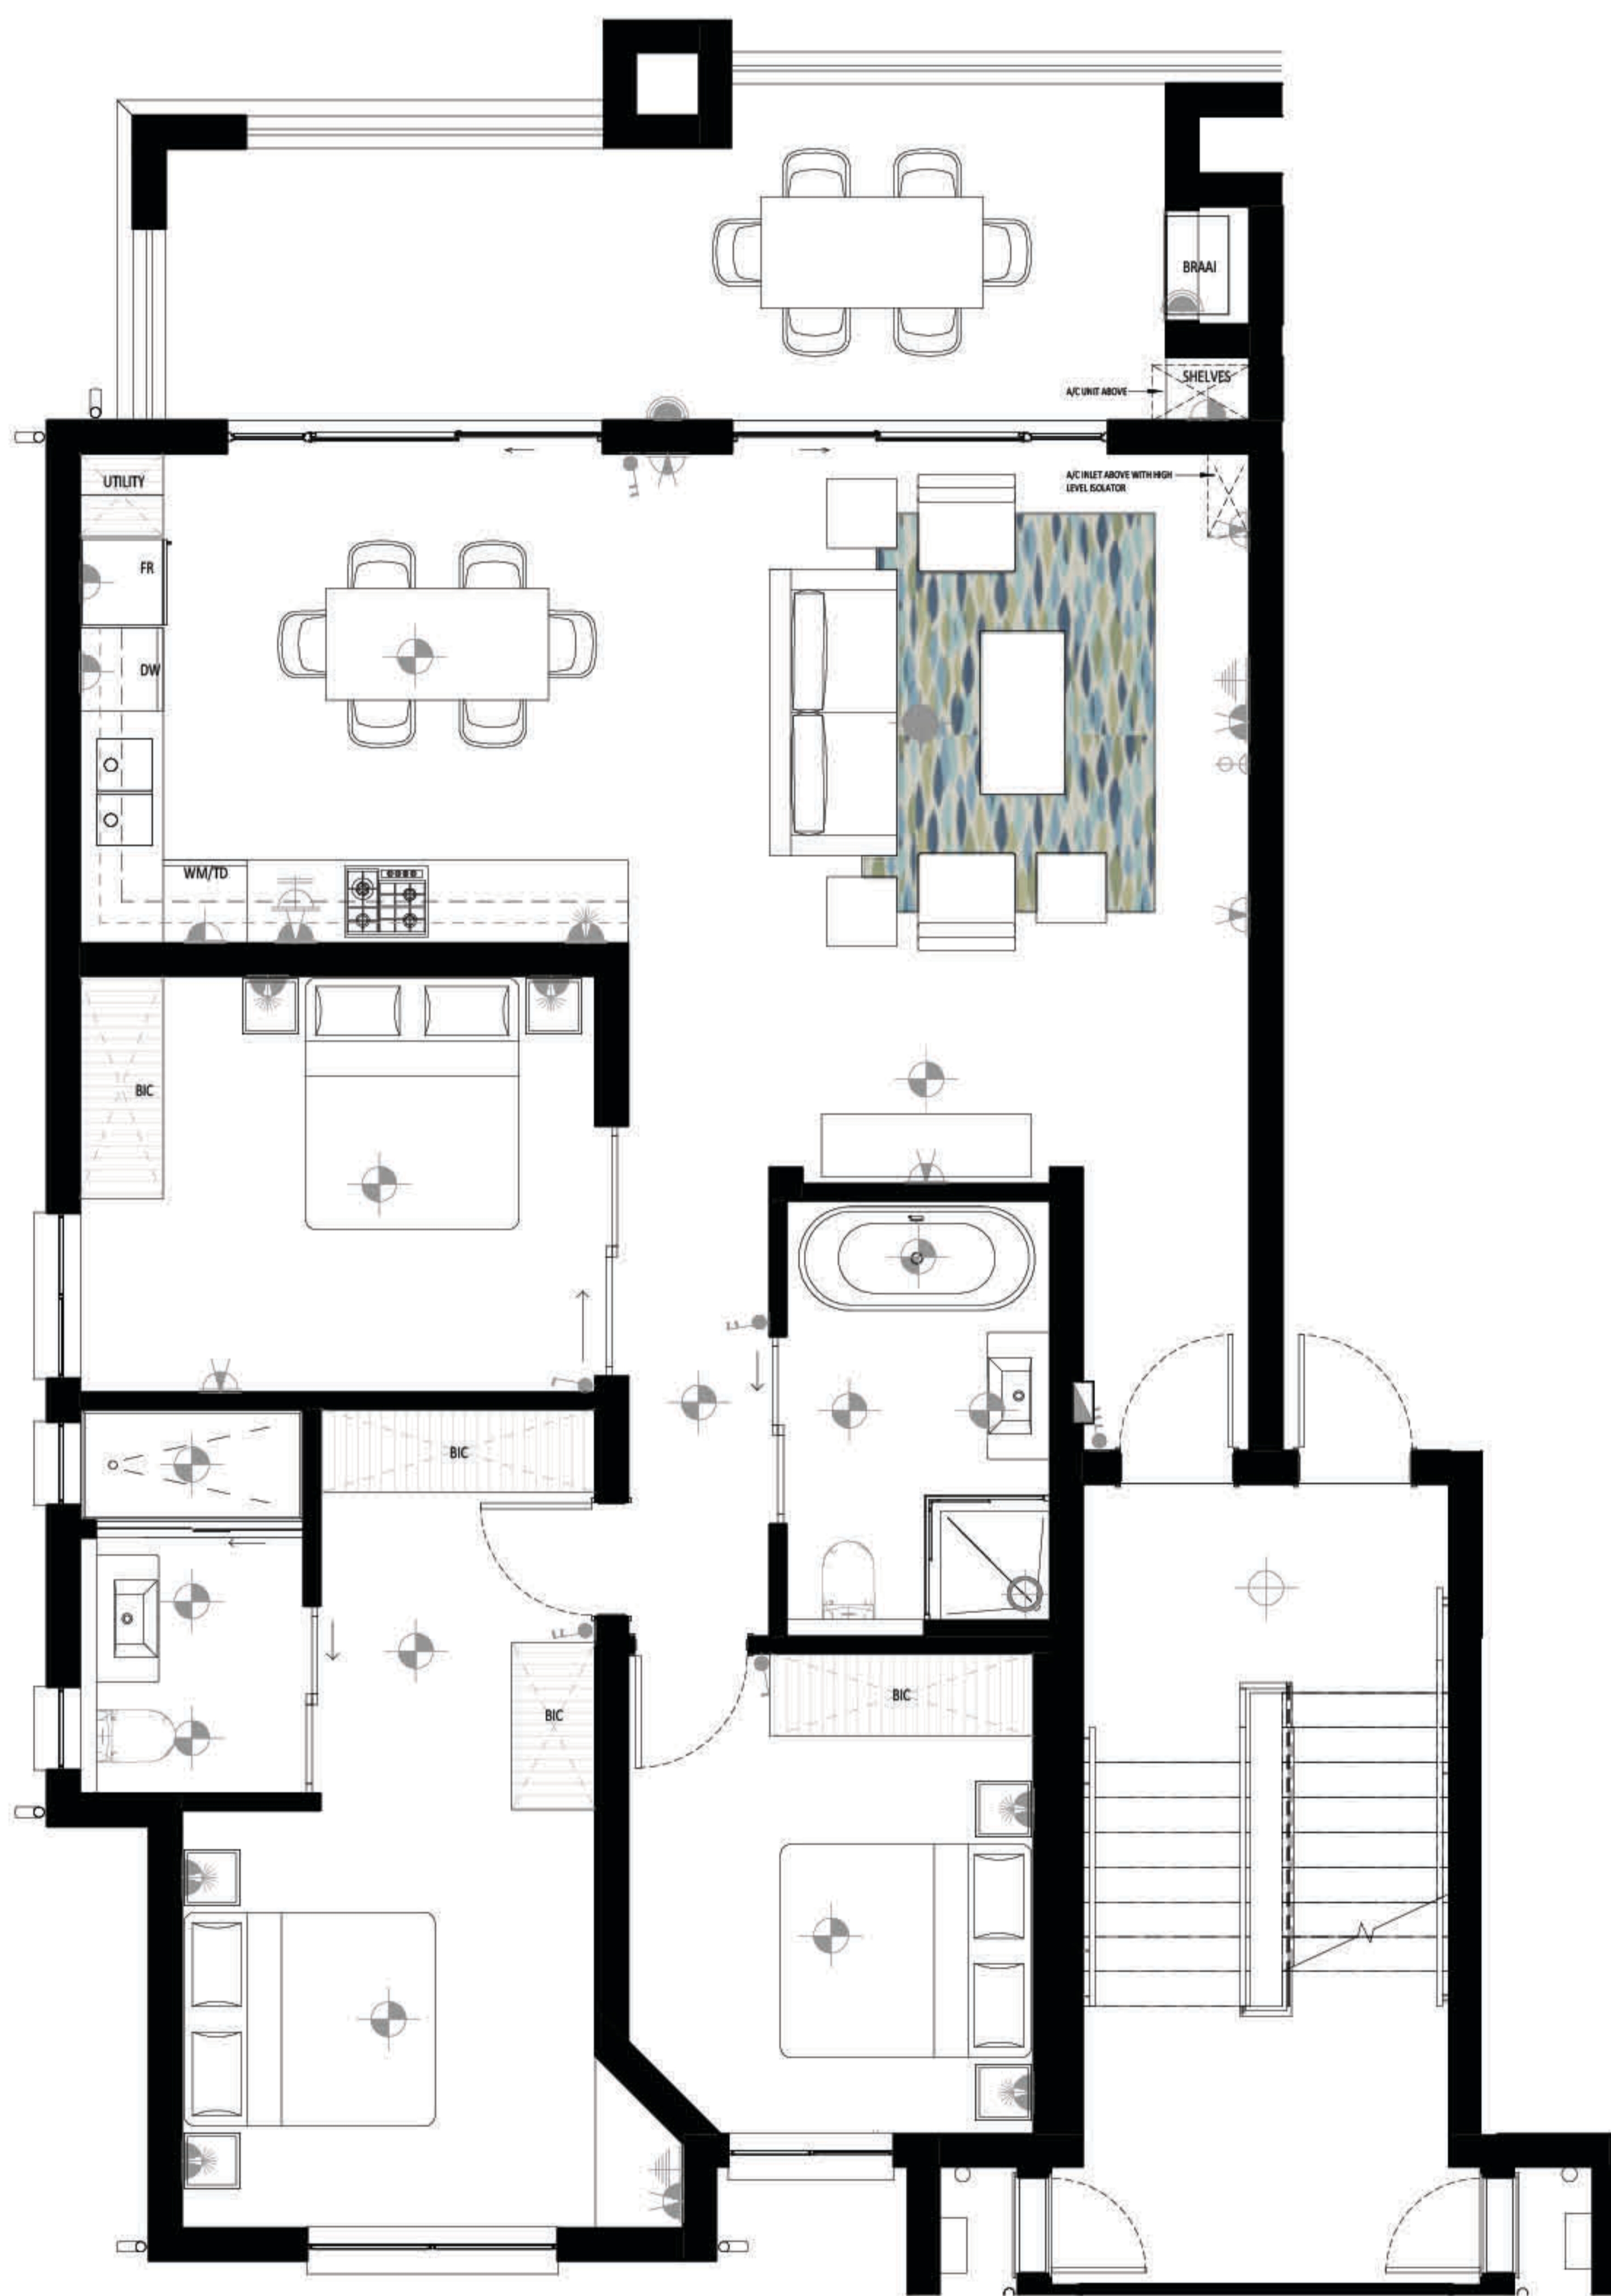

**WATERFALL
CITY**

WATERFALL | GAUTENG | SOUTH AFRICA

**WATERFALL
CITY**

WATERFALL | GAUTENG | SOUTH AFRICA

APARTMENT FLOOR PLAN

PHASE 21-27

SECOND FLOOR

THE Signature COLLECTION

Apartment Area	104.00m ²
Covered Patio	20.00m ²
Total Area	124.00m²

3 BEDROOM 2 BATHROOM

TYPE T

REVISION F

**WATERFALL
CITY**

WATERFALL | GAUTENG | SOUTH AFRICA

APARTMENT FLOOR PLAN

PHASE 21-27

FIRST FLOOR

THE Signature COLLECTION

Apartment Area	104.00m ²
Covered Patio	20.00m ²
Total Area	124.00m²

3 BEDROOM 2 BATHROOM

TYPE S

REVISION F

WATERFALL CITY

WATERFALL | GAUTENG | SOUTH AFRICA

APARTMENT FLOOR PLAN

PHASE 21-27

GROUND FLOOR

THE Signature COLLECTION

Apartment Area	104.00m ²
Covered Patio	15.00m ²
Total Area	119.00m²

3 BEDROOM 2 BATHROOM

TYPE R

REVISION F