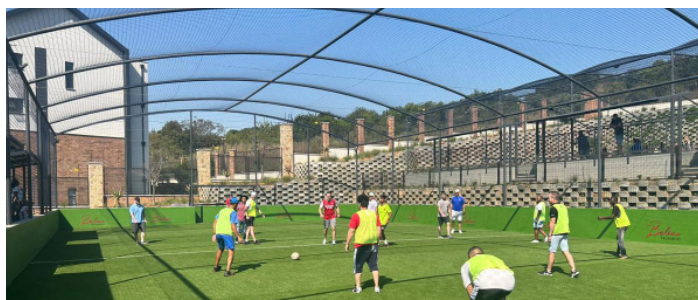

BALWIN SPORTS CENTRE CONSISTS OF:

- Covered Padel Courts;
- Half-Court Basketball;
- Two Mini Soccer Courts;
- Skate Park

Please contact thabasport@balwin.co.za to enquire about memberships. Alternatively, you can report to the Concierge located in the Lifestyle Centre.

Austin 071 864 1916

Balwin
PROPERTIES®